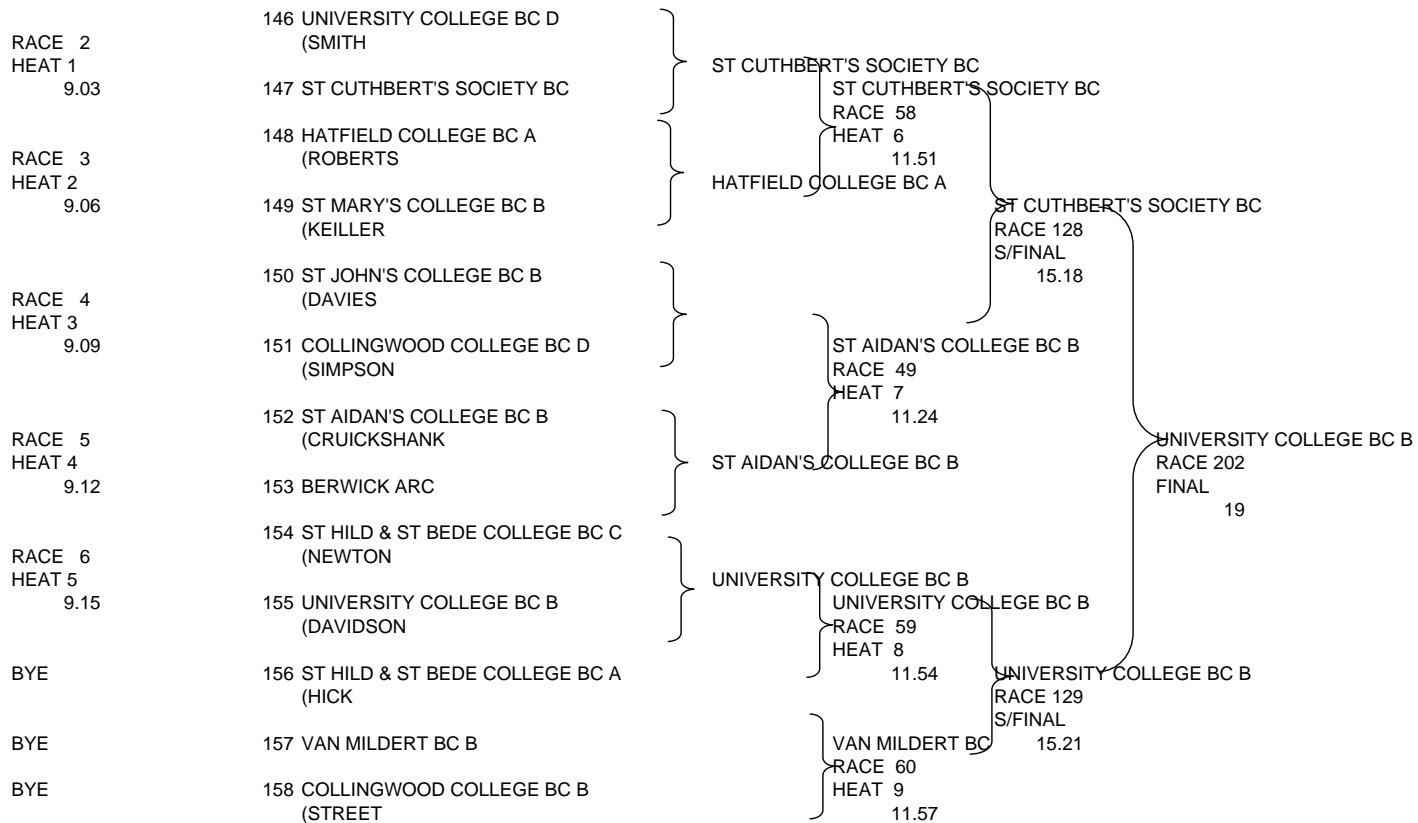

29: WOMENS NOVICE EIGHTS

30: WOMENS SENIOR 3 COXED FOURS

31: WOMENS SENIOR 4 COXED FOURS

32: WOMENS NOVICE COXED FOURS D

33: WOMENS NOVICE COXED FOURS D

34: WOMENS NOVICE COXED QUADS

35: WOMENS NOVICE COXLESS PAIRS