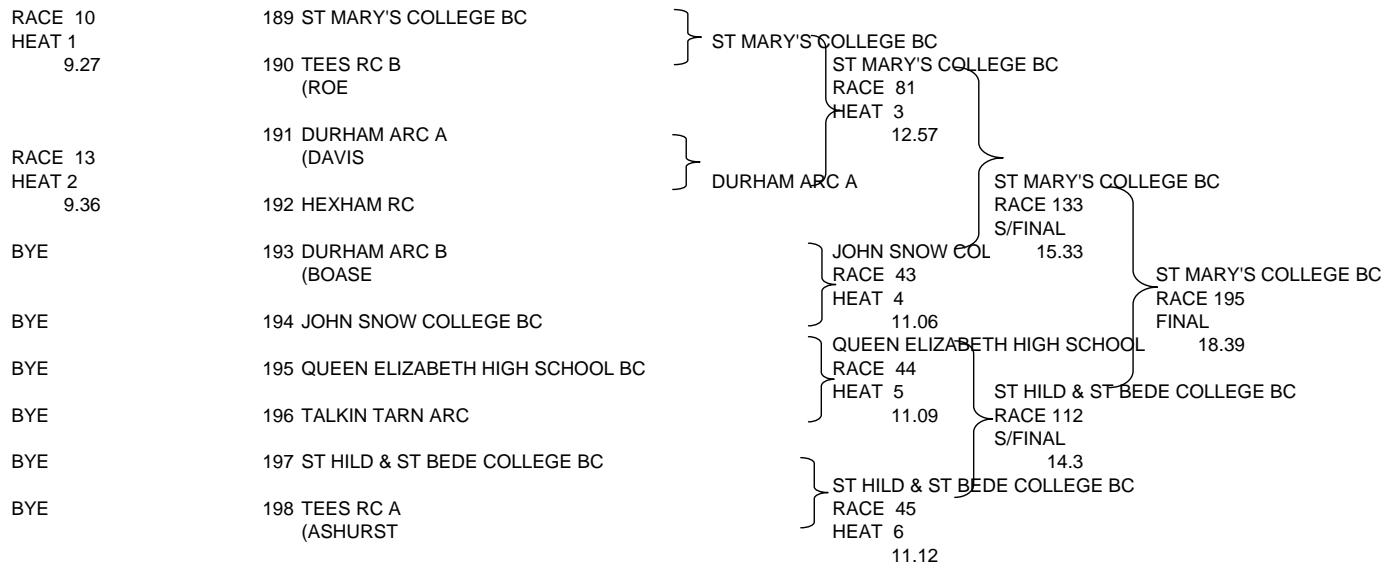

38: WOMENS NOVICE DOUBLE SCULLS