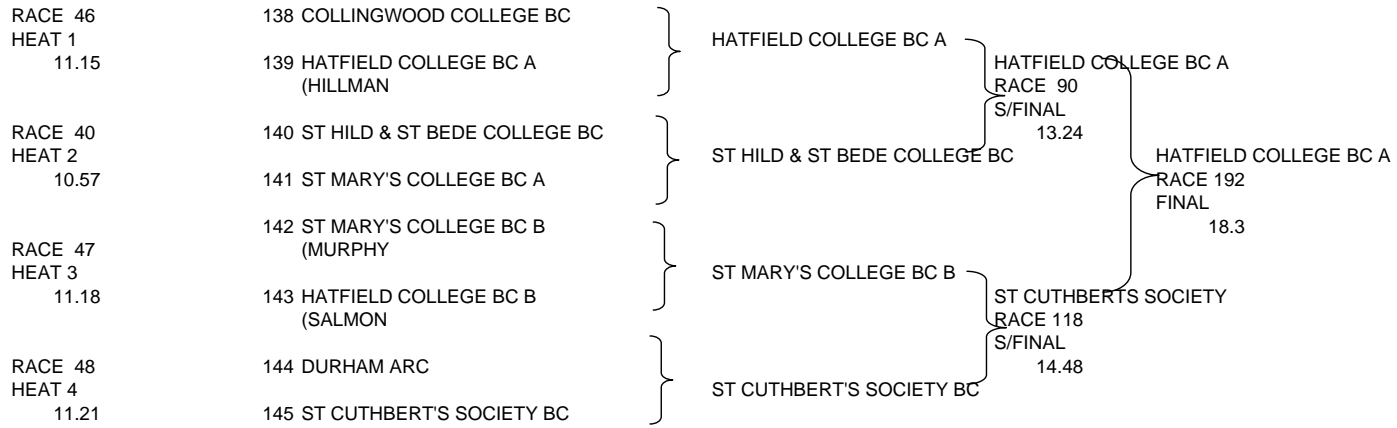

29: WOMENS NOVICE EIGHTS

30: WOMENS SENIOR 3 COXED FOURS

31: WOMENS SENIOR 4 COXED FOURS

32: WOMENS NOVICE COXED FOURS D

33: WOMENS NOVICE COXED FOURS D

34: WOMENS NOVICE COXED QUADS

35: WOMENS NOVICE COXLESS PAIRS