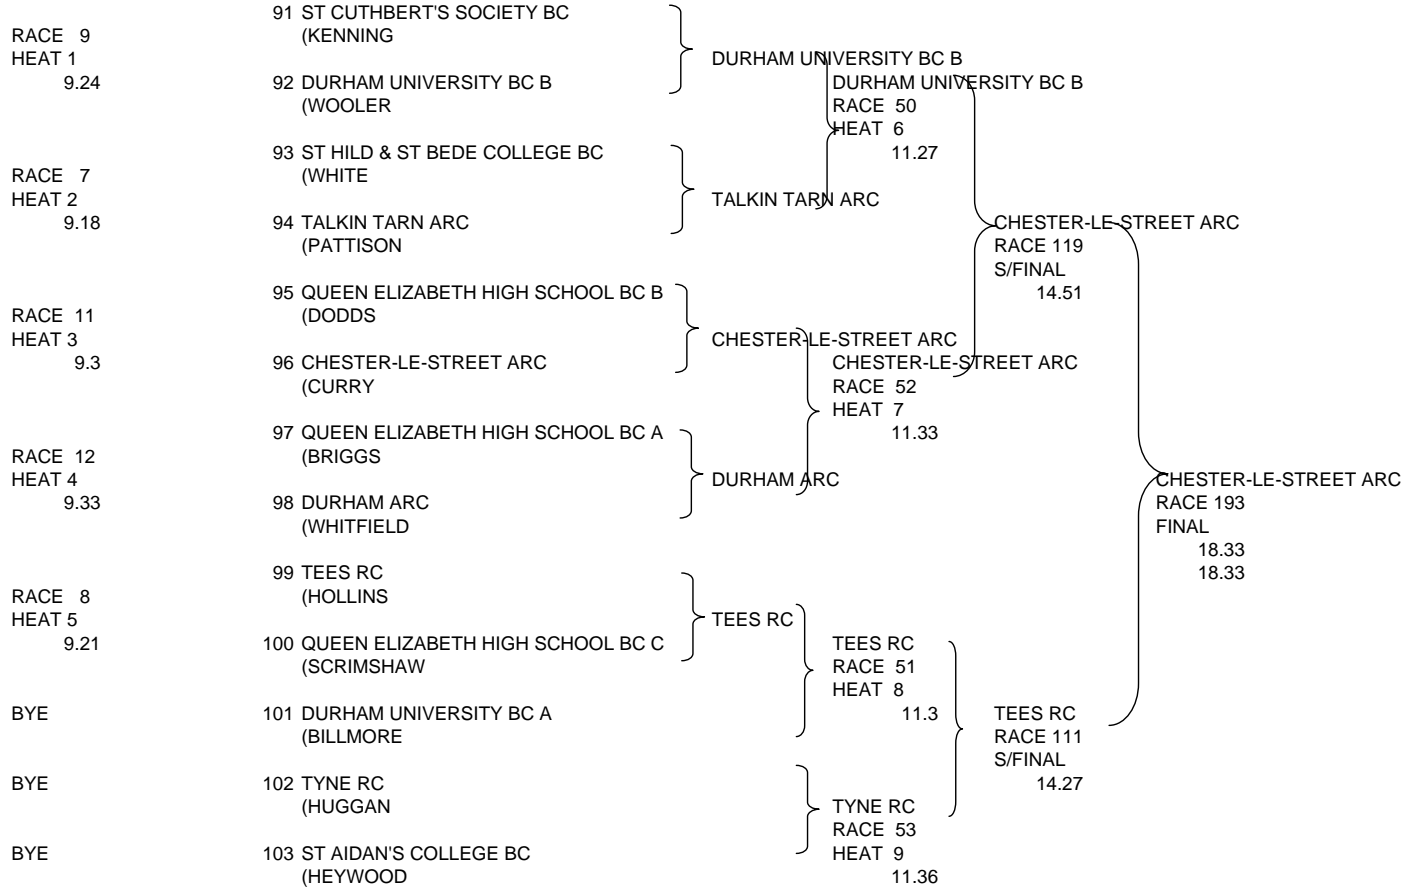

ST HILD & ST BEDE COLLEGE BC
RACE 137
FINAL
15.45

17: MENS SENIOR 4 SCULLS

89 CHESTER-LE-STREET ARC
(JOHNSON

90 TEES RC
(ANDREWS

TEES RC
RACE 163
FINAL
17.03

18: MENS NOVICE SCULLS

19: MENS JUNIOR DOUBLE SCULLS