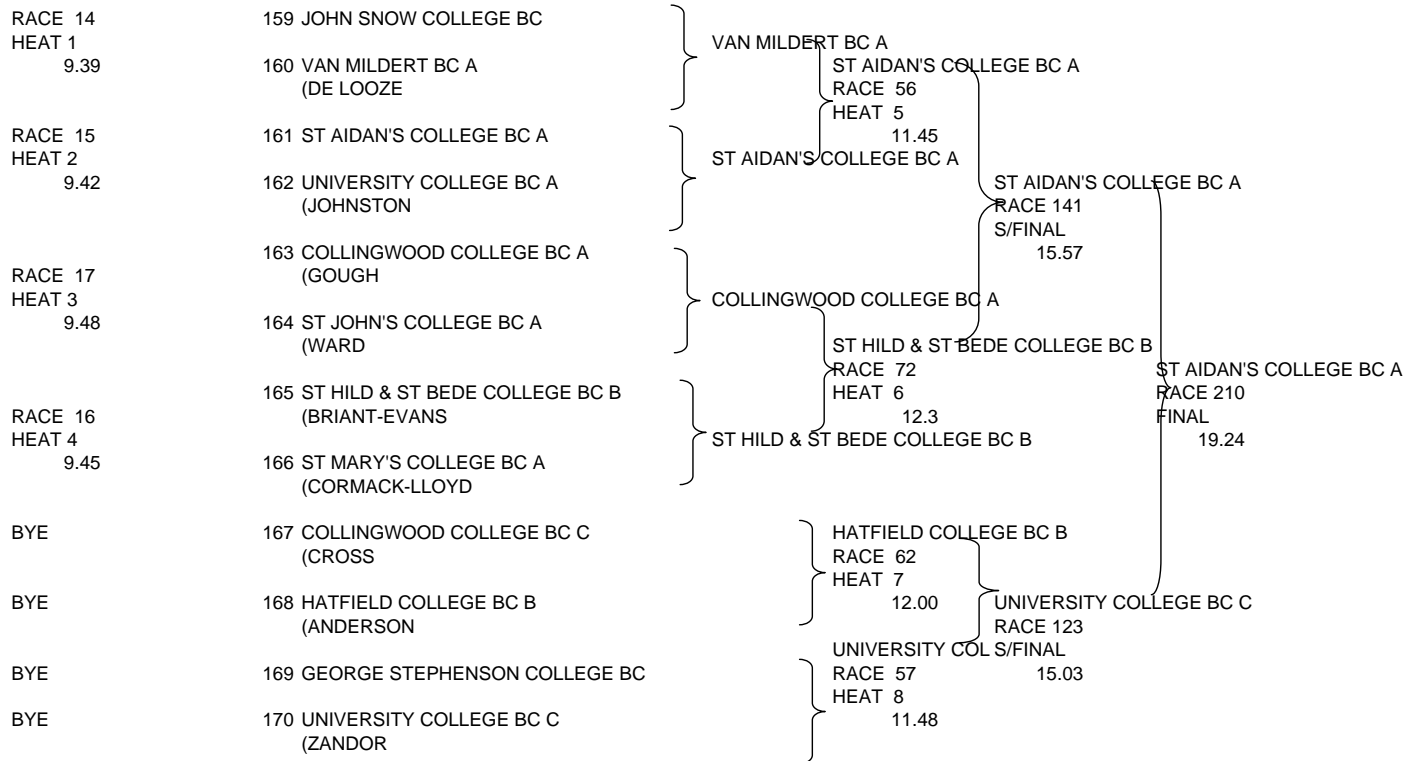

29: WOMENS NOVICE EIGHTS

30: WOMENS SENIOR 3 COXED FOURS

31: WOMENS SENIOR 4 COXED FOURS

32: WOMENS NOVICE COXED FOURS D

33: WOMENS NOVICE COXED FOURS D

34: WOMENS NOVICE COXED QUADS

35: WOMENS NOVICE COXLESS PAIRS